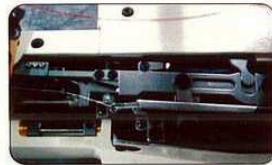

專利精心設計，電動式切線刀組，各種角度調整簡便，切線時精準穩定。

Newly-developed top thread trimmer can cut threads at will neatly and accurately.

調整式布誘導器、活動壓腳舌。

Adjusting fabric guide, and adjustable presser foot.

特殊改良設計，調節便利，使出線順暢穩定。

Patented-design under thread trimmer, easy adjustment, highly stable trimming, zero defect.

改良式折下擺器，容易調整，車縫穩定、快速。

Improved hemming folder, easy adjustment, rapid and stable sewing are obtained.

智慧線圈調整裝置，使線圈可隨心所欲調整大小，符合多樣化不了車縫，品質完美之要求。

Smart loop adjuster makes size of needle loop at will.

專利設計全新改良，可調換之底線供給機構不易絞線。

It is easier to change the cam.

VG-888A With Thread Trimmer Series

自動剪線裝置使用高耐磨合金材質，及搭配輕巧馬達，確保在高速車縫中安靜無聲、切線穩定、品質高超，使製衣廠生產高品質服飾必備機型。

Top & Under Thread Trimmers are adopted high durable alloys and equipped with compact servo motor ensures neat-finish thread trimming under precisely control.

零故障、輕巧馬達，馬力大，操作簡便。

Compact motor ensures rapid start and precise control.

高速耐磨傳動齒輪皮帶，確保長久使用。

High speed transmission gear and belt with long-life durability.

Function	Spec.	UY128GAS									
併縫 Attaching		3	5	5.6	1.4-3.6		1:0.7-1:2	6	6000	31	
		3	5	6.4							
		4	6	5.2							
		4	6	6.0							
折下擺 Hemming		2	4	4.0	1.4-3.6		1:0.7-1:2	6	6000	31	
		2	4	4.8							
		3	5	5.6							
喇叭滾邊 Tape Binding		2	4	4.0	1.4-3.6		1:0.7-1:2	6	6000	31	
		2	4	4.8							
		3	5	5.6							
壓骨 Stitch Covering		2	4	4.0	1.4-3.6		1:0.7-1:2	6	6000	31	
		3	5	5.6							
		3	5	6.4							